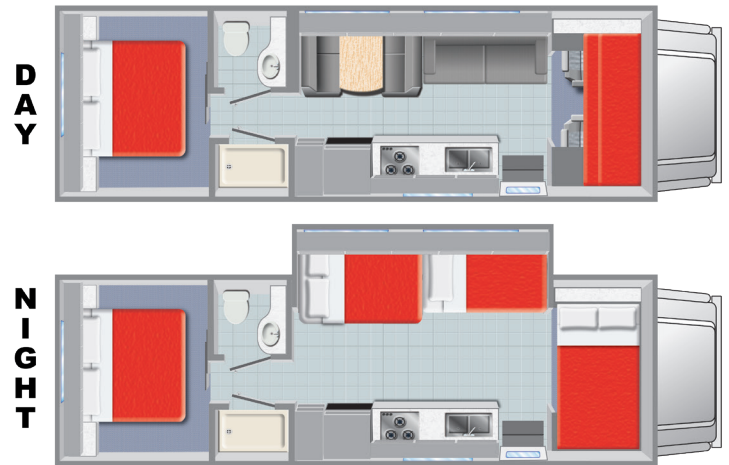

SPECIFICATIONS

CLASS C FAMILY SLEEPER [MF]

EXTERIOR DIMENSIONS

Exterior Length (feet)	30-32
Exterior Length (meters)	9.1-9.7

SLEEPING ACCOMMODATIONS

Number of People	
------------------	---

AUTOMOTIVE

Chassis	Ford
Gasoline Engine Fuel-Injected (liters)	6
Automatic Transmission with Overdrive	YES
Factory Cruise Control	YES
Power Steering & Brakes	YES
Factory Cab Air	YES
Factory Roof Air-Ducted	YES
Large Exterior Storage Bay	YES
Awning	YES

ELECTRICAL

Auxiliary Battery and Generator	YES
TV with DVD	YES
AM/FM Radio with CD	YES
12V Interior Lighting	YES

INTERIOR

	in.	cm.
Height	82	208
Width	95	241

KITCHEN & BATHROOM FEATURES

Wash Basin	YES
Shower	YES
Toilet	YES
Water Heater	YES
Heater & Thermostat	YES
Kitchen Sink	YES
Range (Stove)	YES
Microwave	YES
Refrigerator / Freezer	YES

CAPACITIES

	gal.	ltr.
Water Heater	6	22
Fresh Water	40	151
Gray Water Tank	31	117
Black Water Tank	26	98
Propane Tank	18	68
Gasoline Tanks	55	208

BED DIMENSIONS

	in.	cm.
Cab-Over		
• Length	95	241
• Width	54	137
• Clearance	24	60
Couch		
• Length	68	172
• Width	43	109
Bunk Beds (2)		
• Length	69	175
• Width	30	76
Dinette		
• Length	69	175
• Width	42	106
Permanent		
• Length	75	190
• Width	60	152